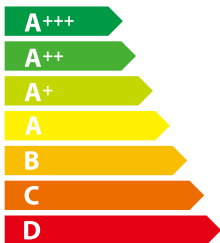

40
kWh/annum

Icon of a three-leaf plant inside a circle, representing energy saving. Below it, the text 'A B C D E F G' is displayed, with 'A' being the largest and most prominent.

Icon of a light bulb, representing energy saving. Below it, the text 'A B C D E F G' is displayed, with 'A' being the largest and most prominent.

Icon of water drops falling from a tap, representing water saving. Below it, the text 'A B C D E F G' is displayed, with 'D' being the largest and most prominent.

Icon of a speaker, representing sound power level. Below it, the text '71 dB' is displayed.